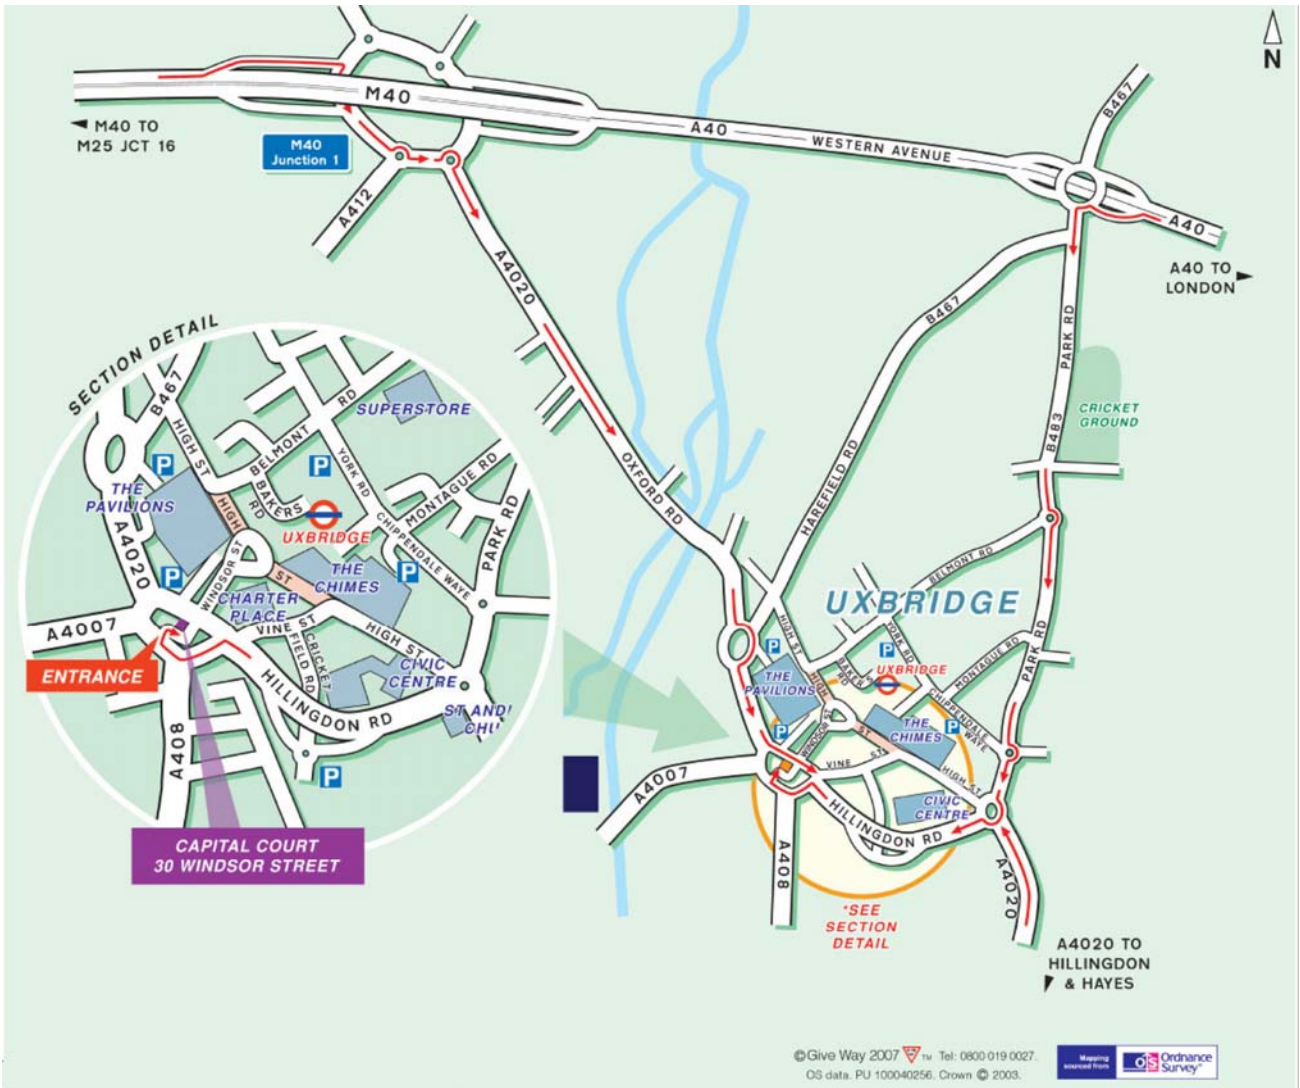

How to find us – Capital Court, Uxbridge

Parking

If you are visiting IBB on business, please let the person you are meeting know if you require a parking space. Alternatively, call our reception on 08456 381 381 to reserve a parking space. If you have a disability, please let us know so that we can accommodate you.

By tube – Metropolitan and Piccadilly lines

Capital Court is a five-minute walk. Come out of the station and go straight into Windsor Street and walk down to the end until you meet a junction with a major road. Capital Court is directly opposite you.

IBB Solicitors
Capital Court
30 Windsor Street
Uxbridge UB8 1AB
Tel 08456 381 381