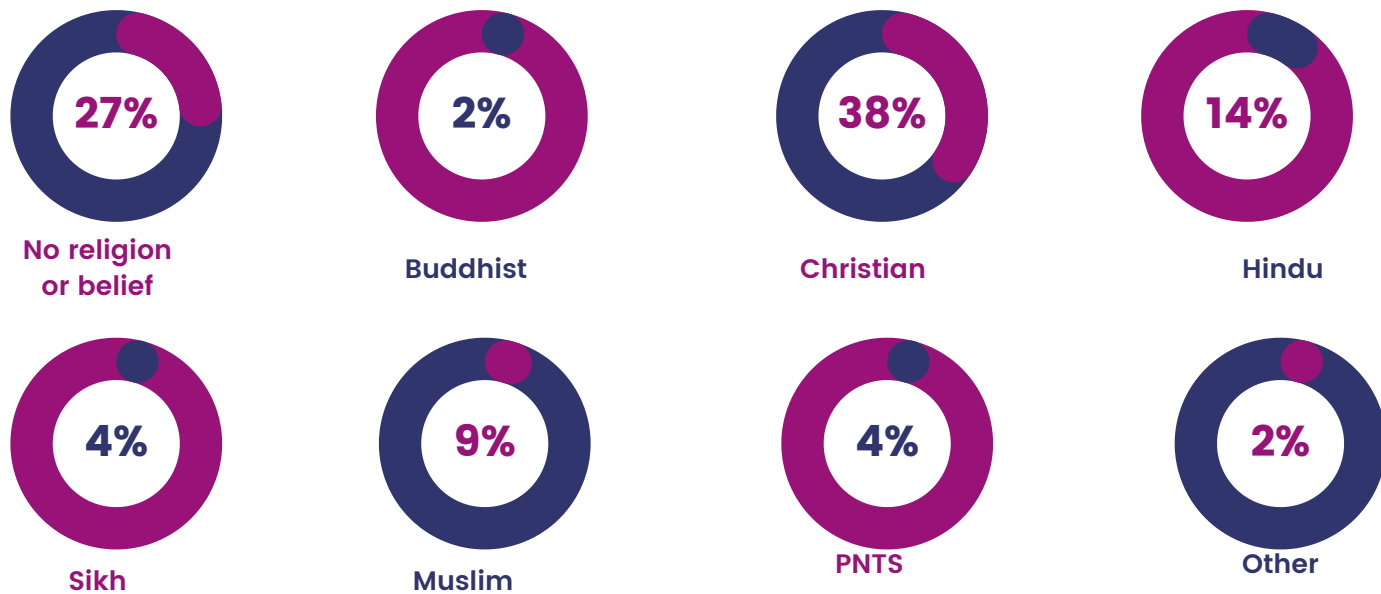

Sexual orientation

Religion

Education

78% of respondents attended a state run or funded school