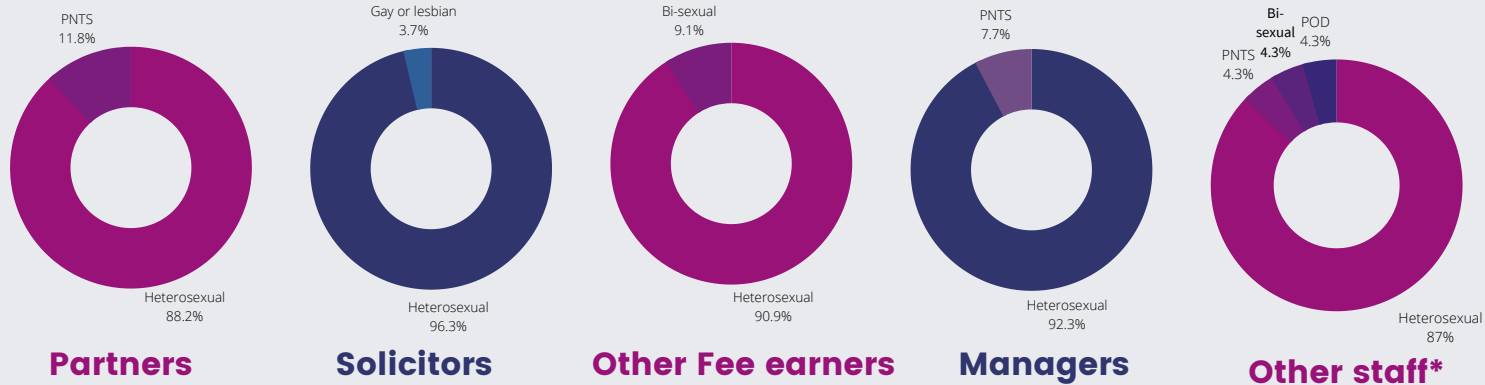

## Gender

41% of Partners are female

75% of Solicitors are female

Of the total workforce is female

Responded to the diversity questionnaire in 2021\*

A\*all data below is based on the number of respondents NOT the total workforce.

## Age

Age profile of all respondents

Nutritionists frown on added sugar a reason. It has well-known links to weight gain, cavities. It also delivers "empty calories" — calories devoid of fiber, vitamins, minerals, and other nutrients.

# Sexual orientation