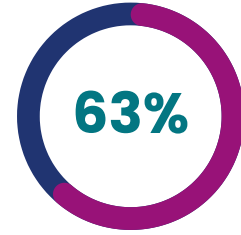

## Gender

41% of Partners are female

75% of Solicitors are female

Of the total workforce is female

Responded to the diversity questionnaire in 2021\*

A\*all data below is based on the number of respondents NOT the total workforce.