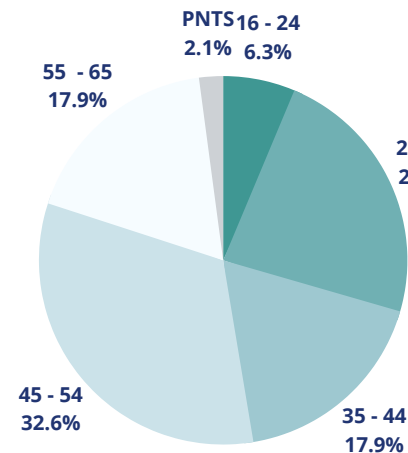

## Gender

41% of Partners are female

75% of Solicitors are female

Of the total workforce is female

Responded to the diversity questionnaire in 2021\*

A\*all data below is based on the number of respondents NOT the total workforce.

## Age

Age profile of all respondents

Nutritionists frown on added sugar a reason. It has well-known links to weight gain, cavities. It also delivers "empty calories" — calories devoid of fiber, vitamins, minerals, and other nutrients.